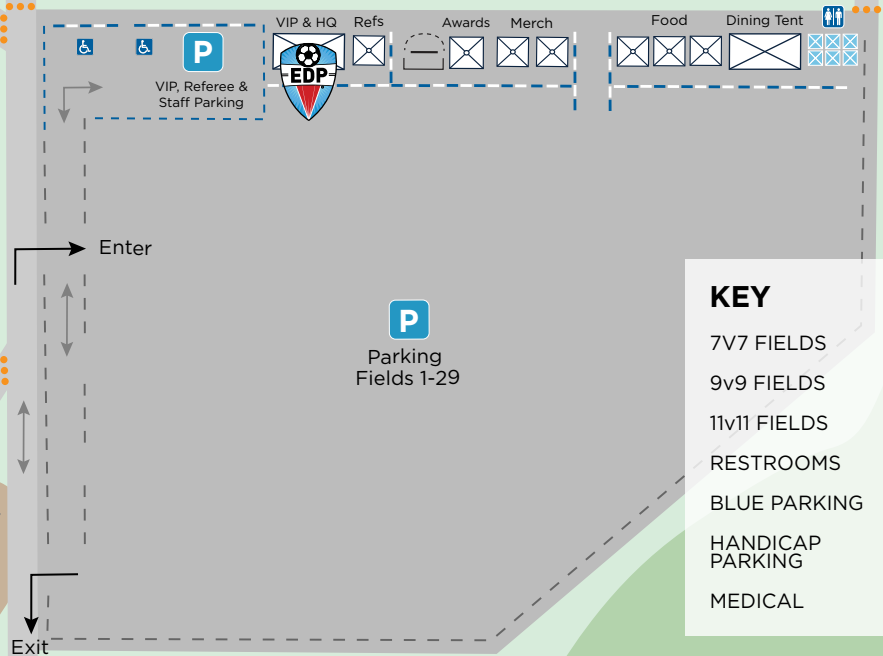

Tuckahoe Turf Farms

EDP Summer Sizzler | 8U-19U Boys & Girls

July 27-28, 2024 | 401 North Myrtle, Hammonton, NJ 08037

FIELDS 1-29

FIELDS 30-49

KEEP OFF GRASS

KEY

- 7V7 FIELDS
- 9v9 FIELDS
- 11v11 FIELDS
- RESTROOMS
- BLUE PARKING
- HANDICAP PARKING
- MEDICAL

N. MYRTLE STREET

Tuckahoe Turf Farms

edpsoccer.com/summer-sizzler

Watch for children & park in designated areas. Do not move signs, traffic cones or barriers. No pets. No smoking. No drugs or alcohol. No BBQ's or fires. No weapons or violence. No derogatory, foul or abusive language. Violators will be asked to leave the premises.