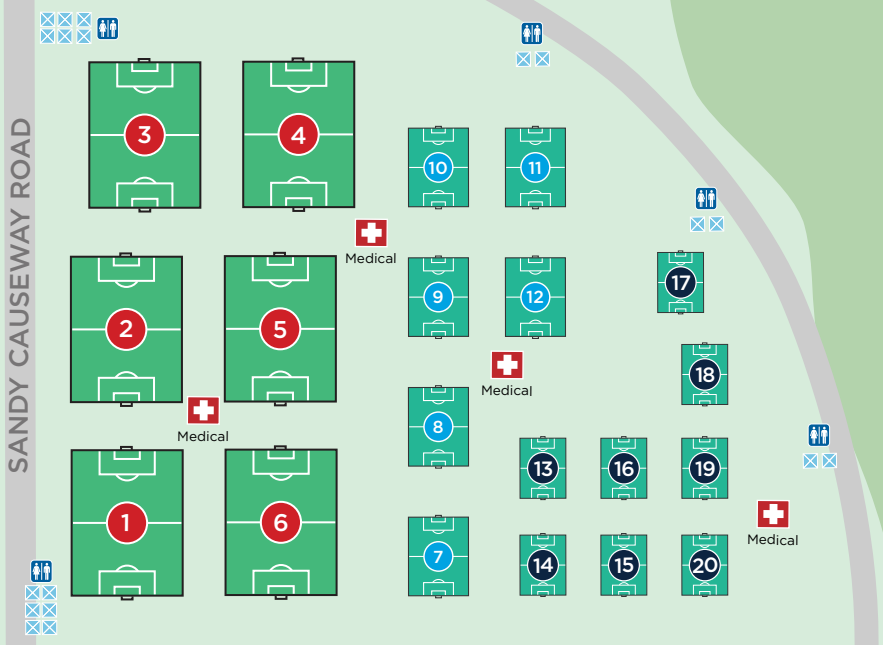

Tuckahoe Turf Farms

EDP Summer Sizzler | 8U-19U Boys & Girls

July 27-28, 2024 | 401 North Myrtle, Hammonton, NJ 08037

FIELDS 1-29

FIELDS 30-49

KEEP OFF GRASS

KEY

- 7V7 FIELDS
- 9v9 FIELDS
- 11v11 FIELDS
- RESTROOMS
- BLUE PARKING
- HANDICAP PARKING
- MEDICAL

N. MYRTLE STREET

Tuckahoe Turf Farms

edpsoccer.com/summer-sizzler

Watch for children & park in designated areas. Do not move signs, traffic cones or barriers. No pets. No smoking. No drugs or alcohol. No BBQ's or fires. No weapons or violence. No derogatory, foul or abusive language. Violators will be asked to leave the premises.