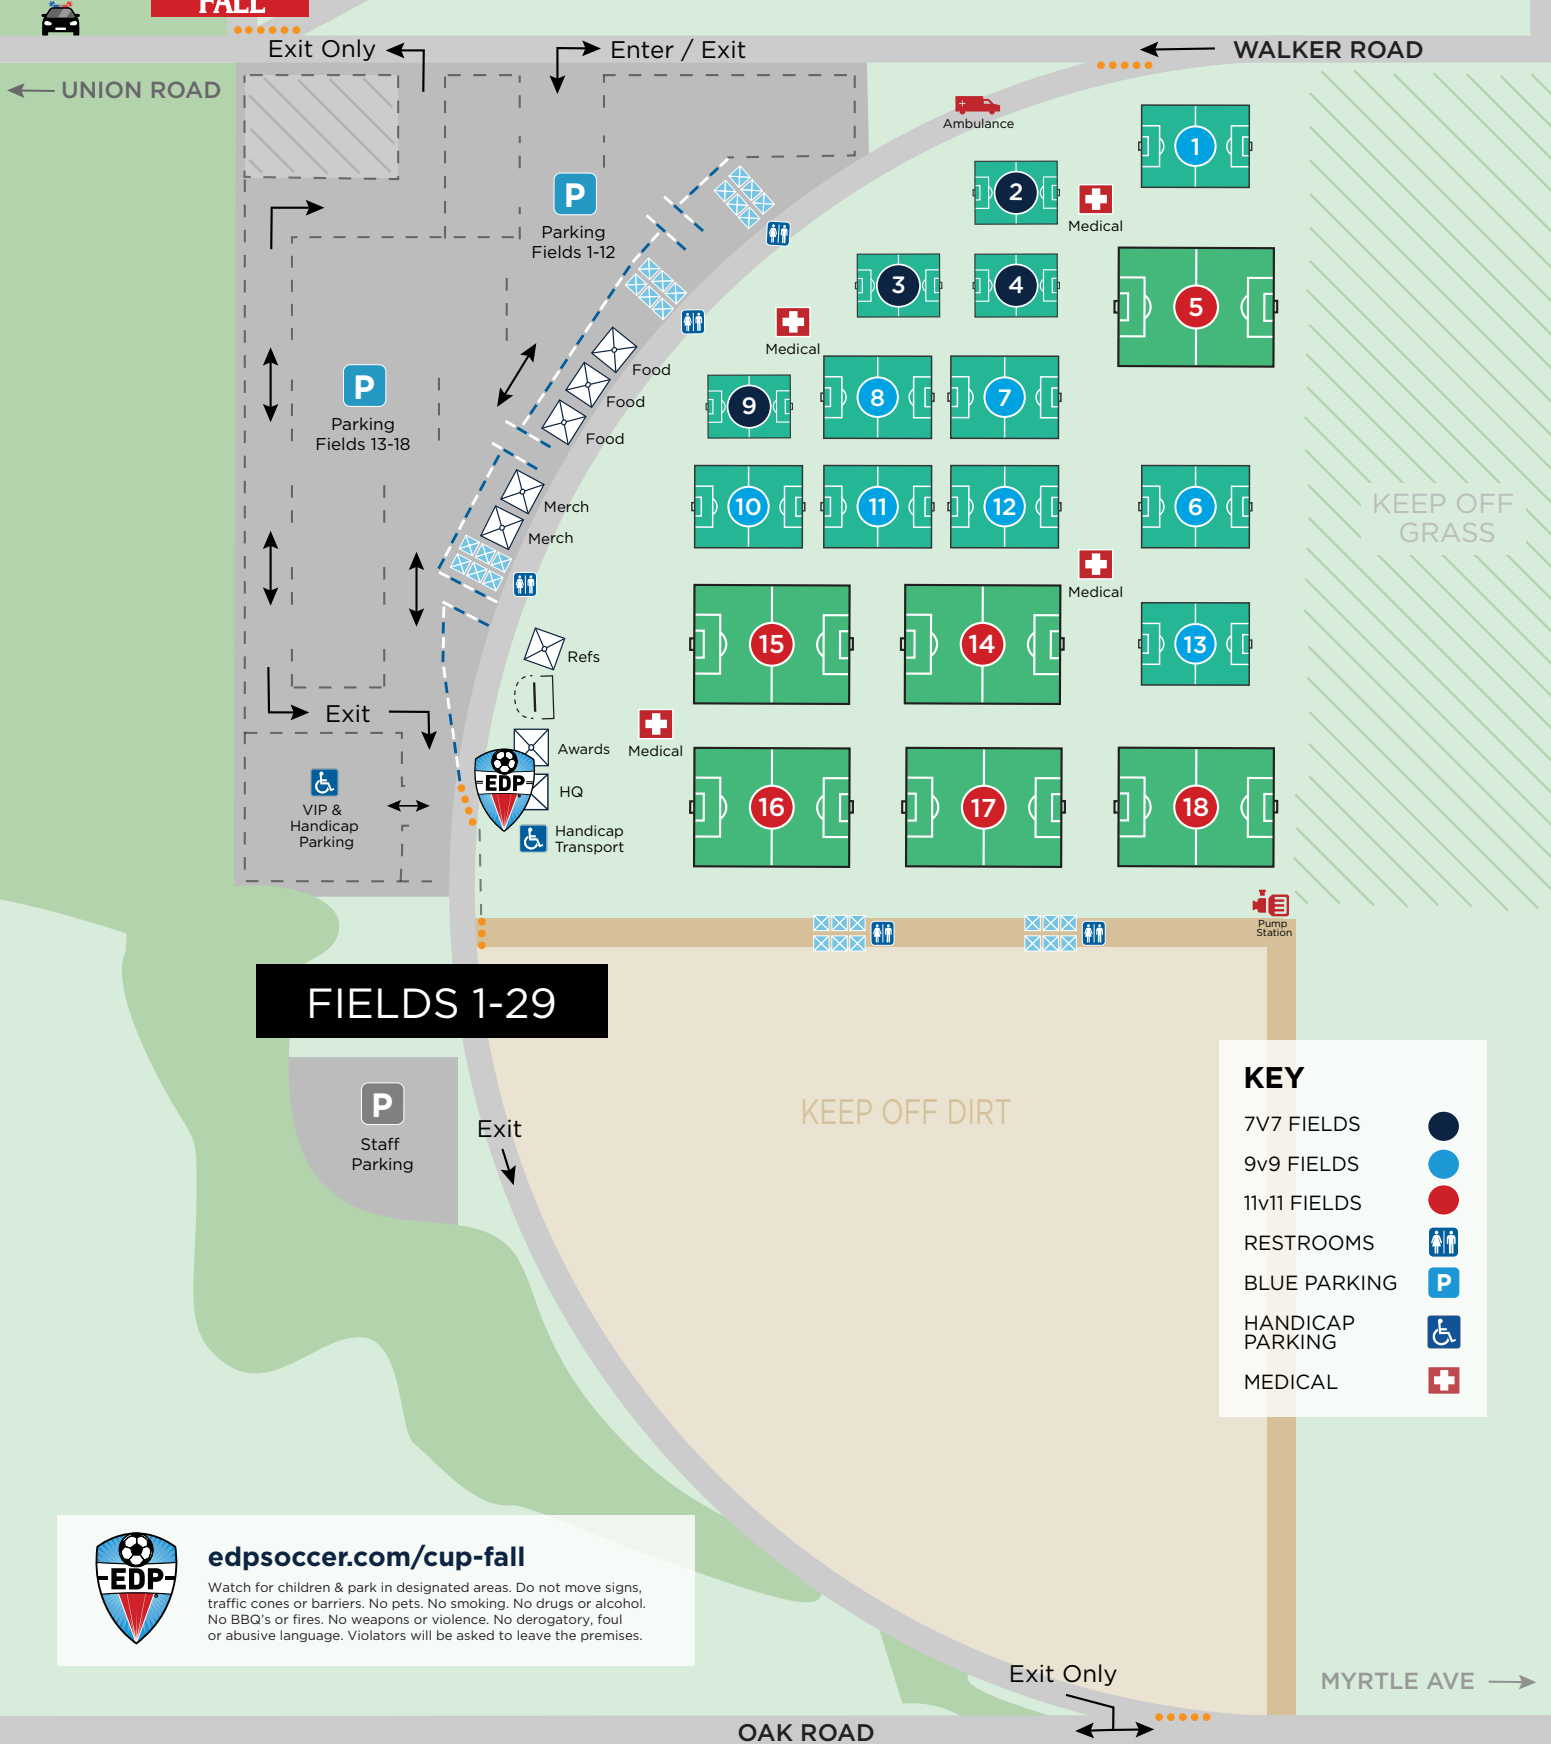

Tuckahoe Turf Farms

EDP Cup Fall | 8U-15U Boys & Girls

October 12-13, 2024 | 401 North Myrtle, Hammonton, NJ 08037

FIELDS 1-29

KEY

- 7V7 FIELDS
- 9v9 FIELDS
- 11v11 FIELDS
- RESTROOMS
- BLUE PARKING
- HANDICAP PARKING
- MEDICAL

edpsoccer.com/cup-fall

Watch for children & park in designated areas. Do not move signs, traffic cones or barriers. No pets. No smoking. No drugs or alcohol. No BBQ's or fires. No weapons or violence. No derogatory, foul or abusive language. Violators will be asked to leave the premises.