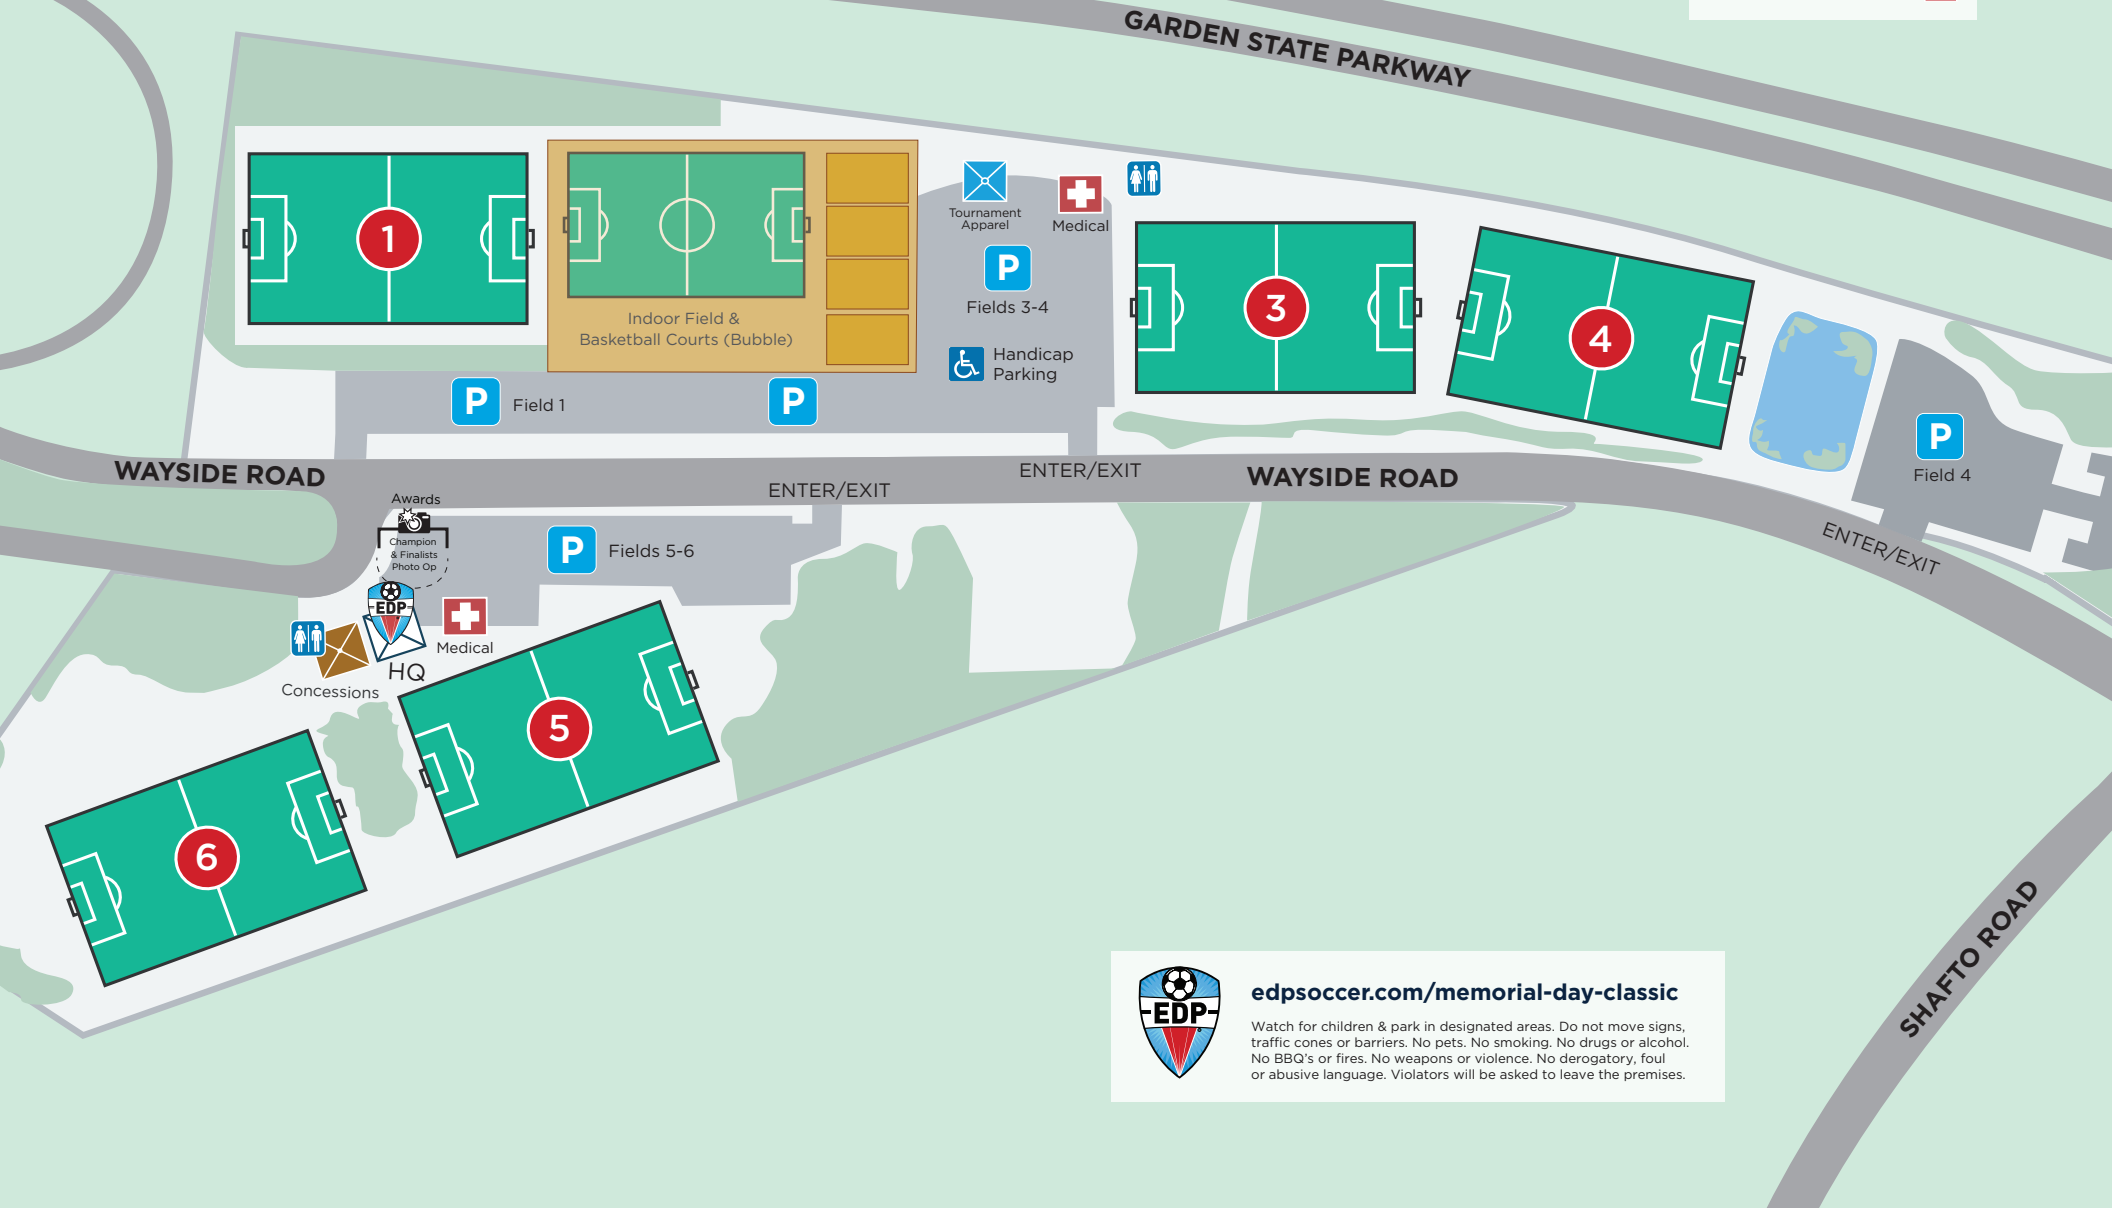

Capelli Sports Complex

EDP Memorial Day Classic | 8U-19U Boys & Girls | May 24-25, 2025

Capelli Sports Complex: 1659 Wayside Rd, Tinton Falls, NJ 07712

KEY

11v11 FIELDS

RESTROOMS

PARKING

MEDICAL

edpsoccer.com/memorial-day-classic

Watch for children & park in designated areas. Do not move signs, traffic cones or barriers. No pets. No smoking. No drugs or alcohol. No BBQ's or fires. No weapons or violence. No derogatory, foul or abusive language. Violators will be asked to leave the premises.