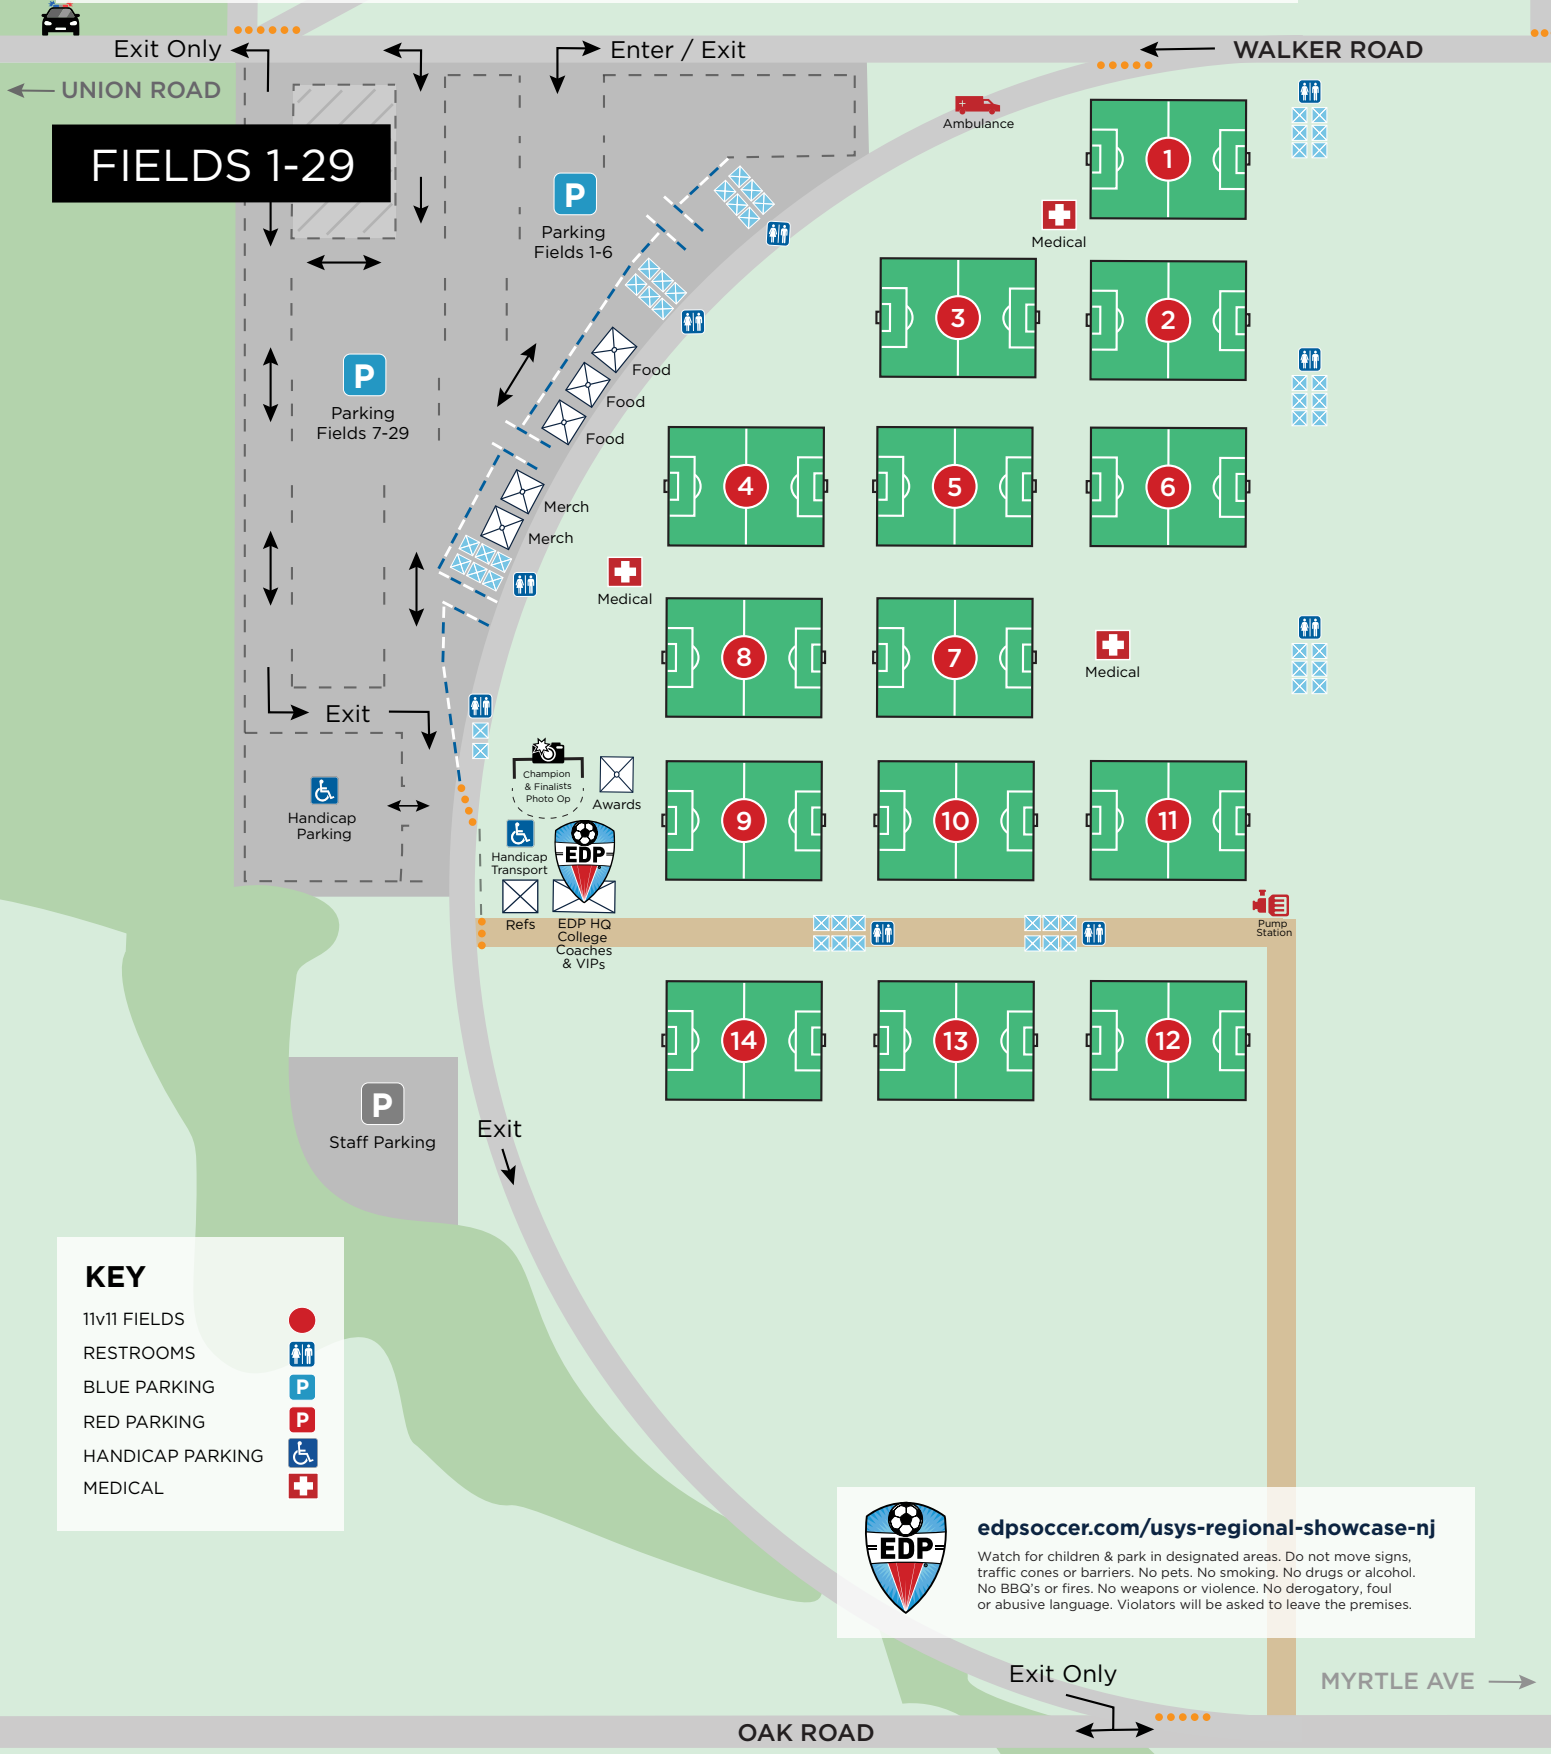

REGIONAL SHOWCASE

MANAGED BY

NEW JERSEY 2025

Tuckahoe Turf Farms

USYS National League Regional Showcase New Jersey

15U-19U Boys & Girls | Girls: April 5-6, 2025 | Boys: April 26-27, 2025

401 North Myrtle, Hammonton, NJ 08037

KEY

11v11 FIELDS

RESTROOMS

BLUE PARKING

RED PARKING

HANDICAP PARKING

MEDICAL

edsoccer.com/usys-regional-showcase-nj

Watch for children & park in designated areas. Do not move signs, traffic cones or barriers. No pets. No smoking. No drugs or alcohol. No BBQ's or fires. No weapons or violence. No derogatory, foul or abusive language. Violators will be asked to leave the premises.