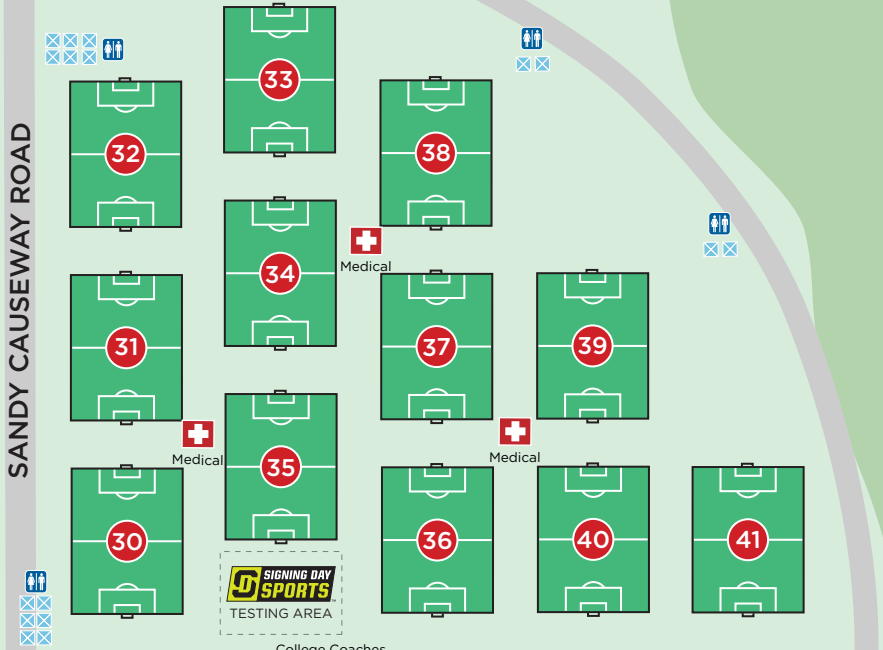

Tuckahoe Turf Farms

EDP Cup Spring Showcase | 15U-19U Boys & Girls | June 8-9, 2024
USYS ODP East Regionals | 12-19U Girls | June 7-9, 2024
401 North Myrtle, Hammonton, NJ 08037

FIELDS 30-45

KEY

- 11v11 FIELDS
- RESTROOMS
- RED PARKING
- HANDICAP PARKING
- MEDICAL

← FIELDS 1-29

KEEP OFF GRASS

edpsoccer.com/cup-spring-showcase
usyouthsoccer.org/east/odp-east

Watch for children & park in designated areas. Do not move signs, traffic cones or barriers. No pets. No smoking. No drugs or alcohol. No BBQ's or fires. No weapons or violence. No derogatory, foul or abusive language. Violators will be asked to leave the premises.