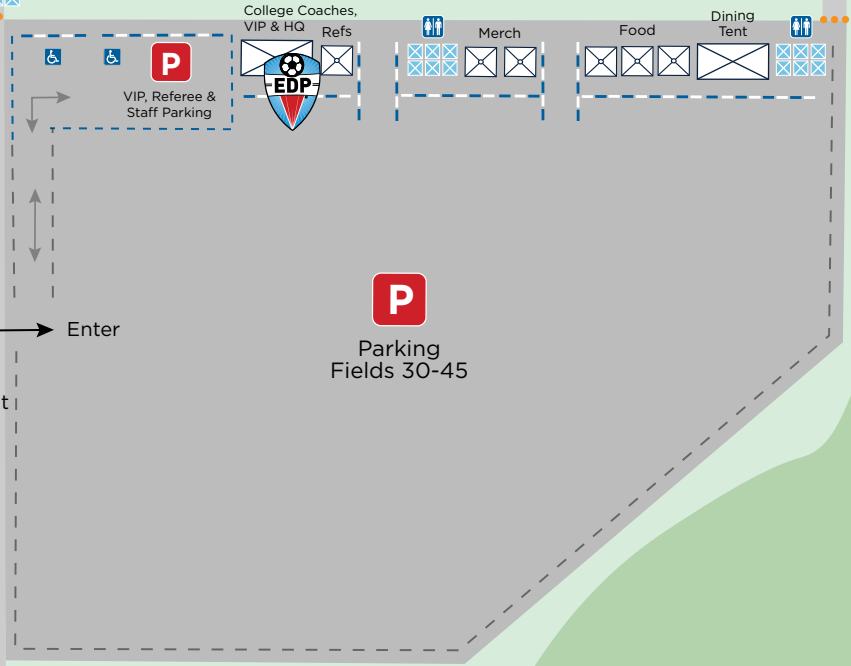

Tuckahoe Turf Farms

EDP Cup Spring Showcase | 15U-19U Boys & Girls | June 8-9, 2024
USYS ODP East Regionals | 12-19U Girls | June 7-9, 2024
401 North Myrtle, Hammonton, NJ 08037

FIELDS 30-45

KEY

- 11v11 FIELDS
- RESTROOMS
- RED PARKING
- HANDICAP PARKING
- MEDICAL

← FIELDS 1-29

KEEP OFF GRASS

edpsoccer.com/cup-spring-showcase
usyouthsoccer.org/east/odp-east

Watch for children & park in designated areas. Do not move signs, traffic cones or barriers. No pets. No smoking. No drugs or alcohol. No BBQ's or fires. No weapons or violence. No derogatory, foul or abusive language. Violators will be asked to leave the premises.