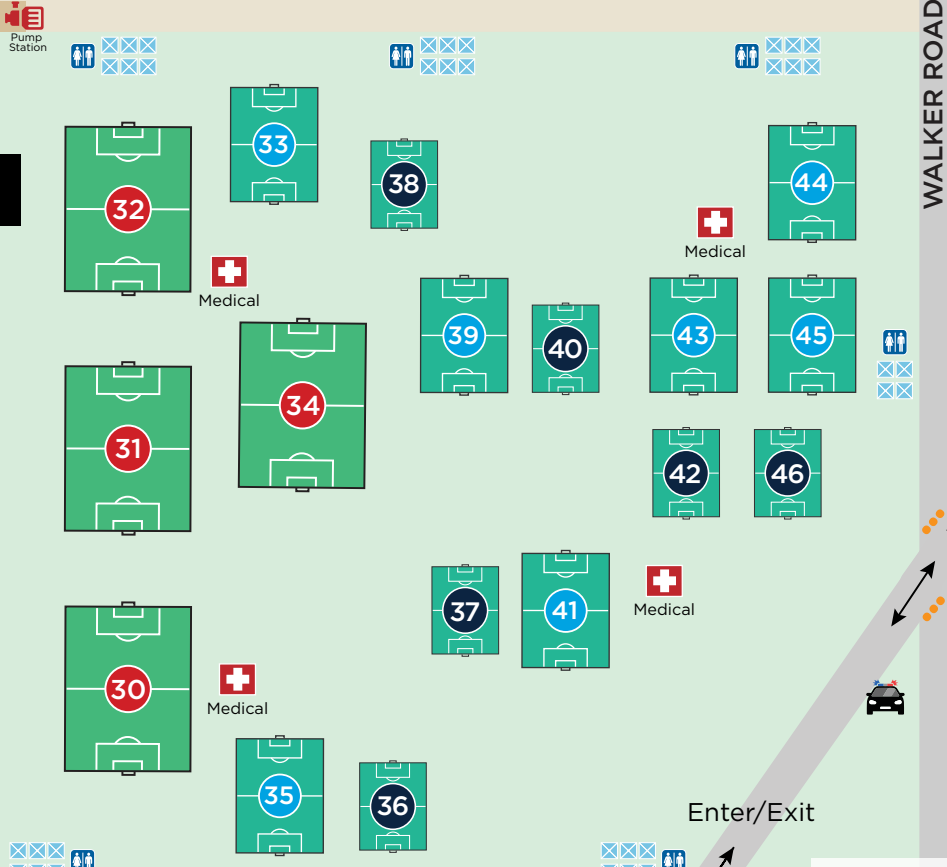

Tuckahoe Turf Farms

EDP Cup Fall | 8U-15U Boys & Girls

October 12-13, 2024 | 401 North Myrtle, Hammonton, NJ 08037

FIELDS 30-49

KEEP OFF GRASS

N. MYRTLE STREET

MYRTLE AVENUE - ROAD CLOSED

KEEP OFF GRASS

KEEP OFF GRASS

WALKER ROAD

MYRTLE AVENUE

Enter/Exit

Enter/Exit

KEY

- 7V7 FIELDS
- 9v9 FIELDS
- 11v11 FIELDS
- RESTROOMS
- BLUE PARKING
- HANDICAP PARKING
- MEDICAL

SANDY CAUSEWAY ROAD

P
Parking
Fields 30-49

edpsoccer.com/cup-fall

Watch for children & park in designated areas. Do not move signs, traffic cones or barriers. No pets. No smoking. No drugs or alcohol. No BBQ's or fires. No weapons or violence. No derogatory, foul or abusive language. Violators will be asked to leave the premises.