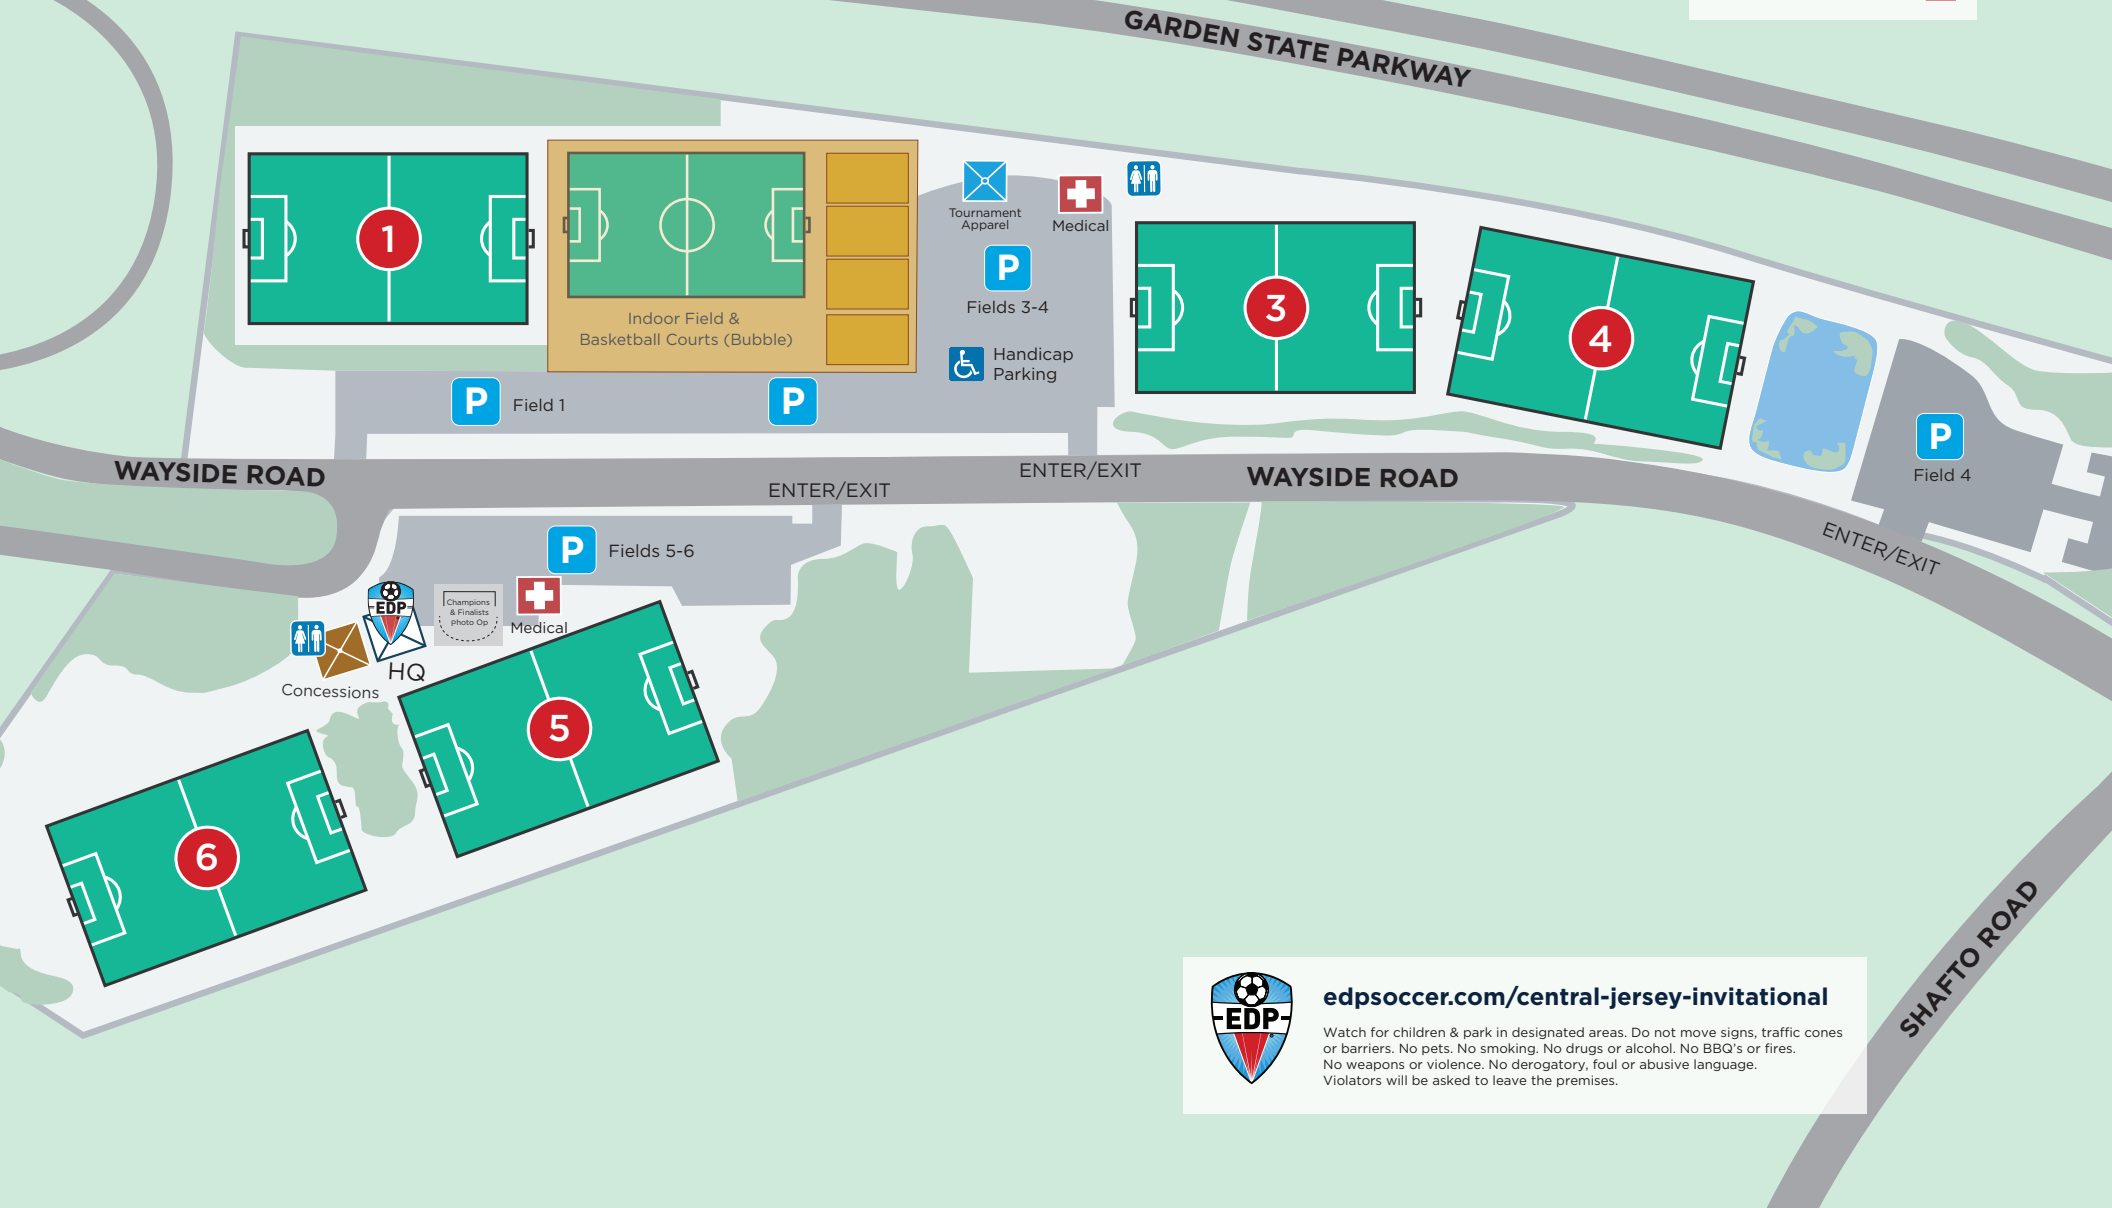

Capelli Sports Complex

EDP Central Jersey Invitational | 8U-15U Boys & Girls | July 13-14, 2024

1659 Wayside Rd, Tinton Falls, NJ 07712

KEY

11v11 FIELDS

RESTROOMS

PARKING

MEDICAL

edpsoccer.com/central-jersey-invitational

Watch for children & park in designated areas. Do not move signs, traffic cones or barriers. No pets. No smoking. No drugs or alcohol. No BBQ's or fires. No weapons or violence. No derogatory, foul or abusive language. Violators will be asked to leave the premises.