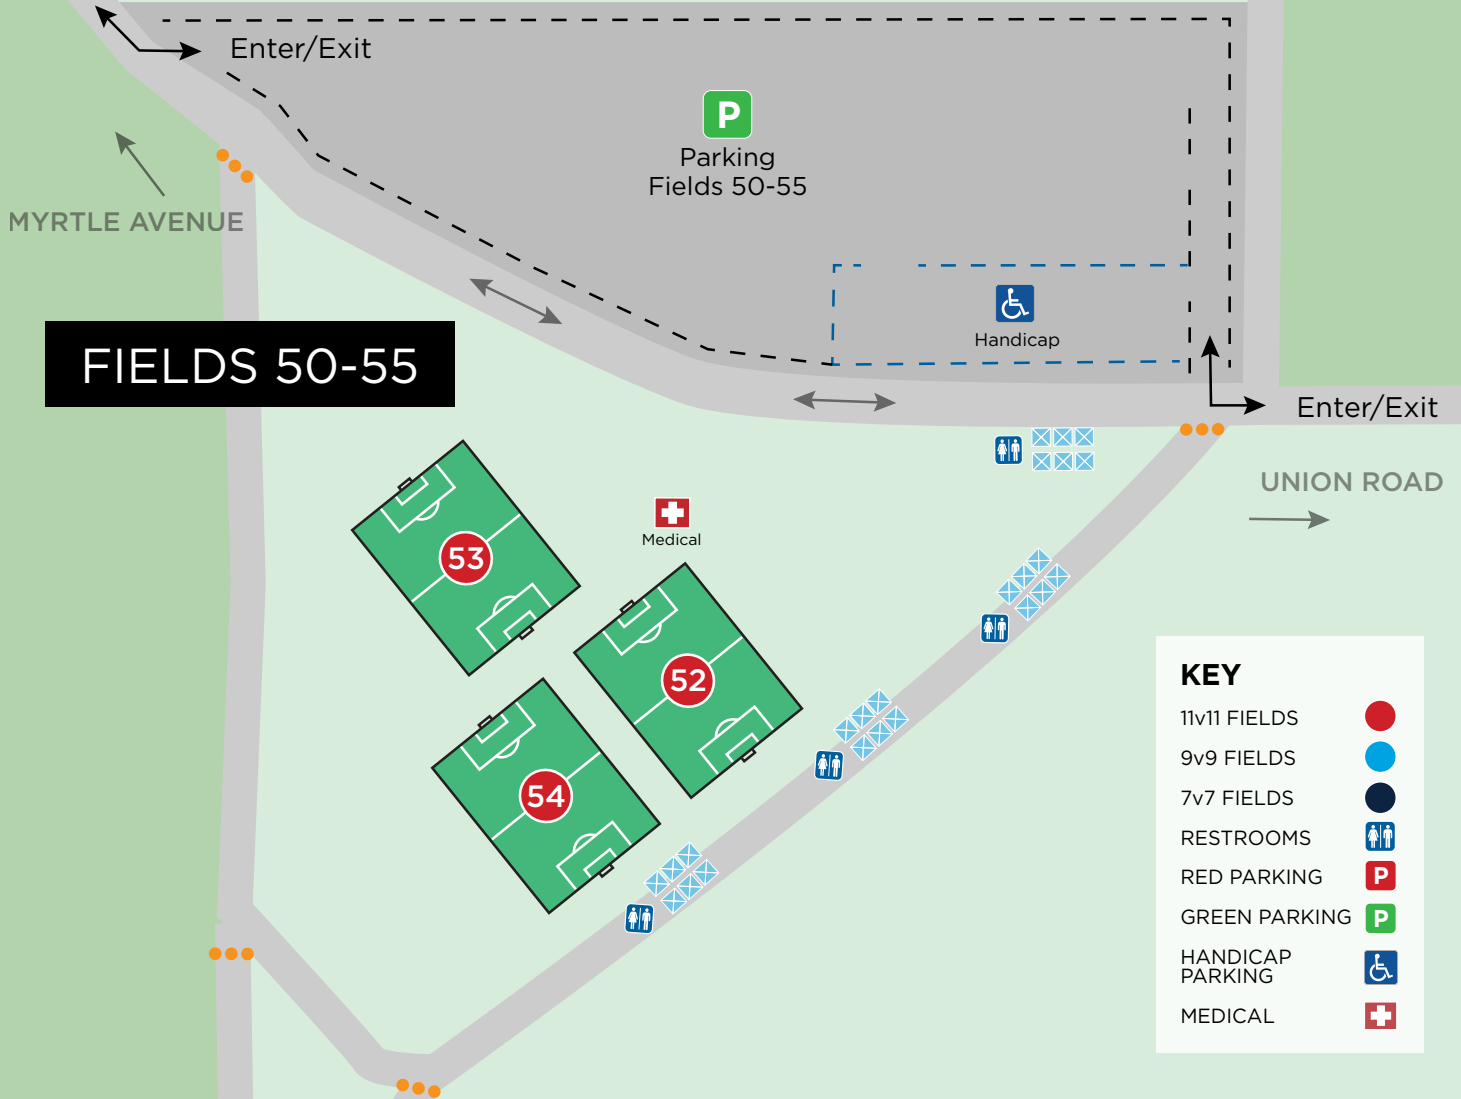

# Tuckahoe Turf Farms

EDP Fall Classic | 8U-19U Boys & Girls

November 16-17, 2024 | 401 North Myrtle, Hammonton, NJ 08037

[edpsoccer.com/fall-classic](https://edpsoccer.com/fall-classic)

Watch for children & park in designated areas. Do not move signs, traffic cones or barriers. No pets. No smoking. No drugs or alcohol. No BBQ's or fires. No weapons or violence. No derogatory, foul or abusive language. Violators will be asked to leave the premises.