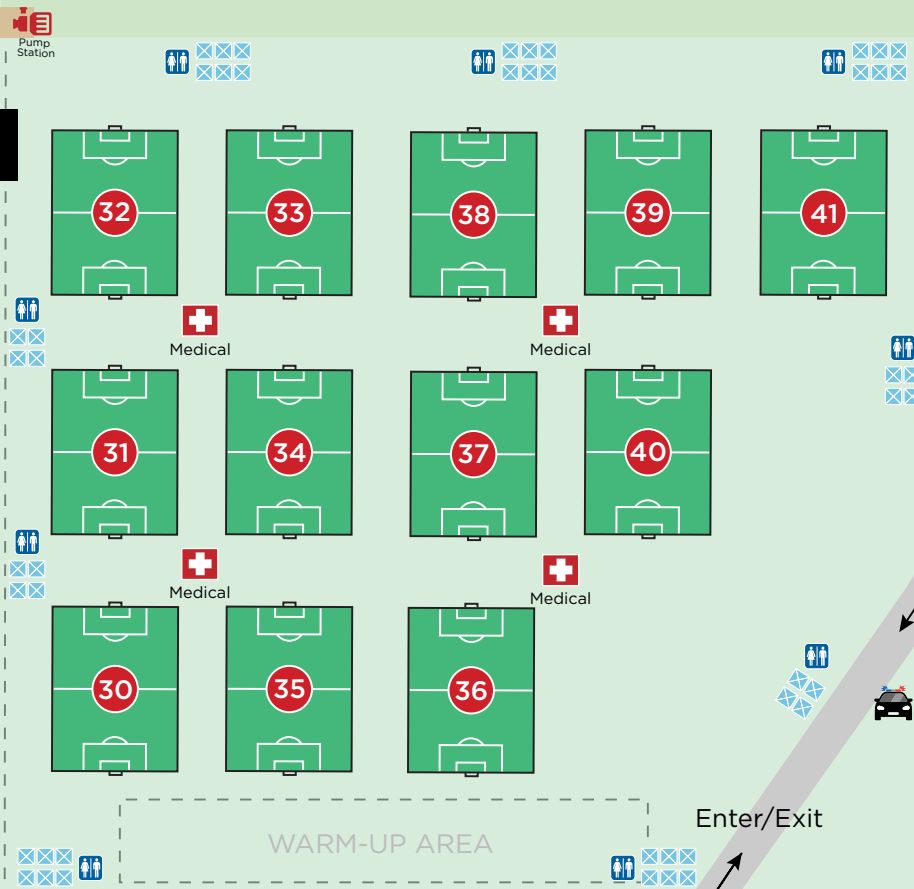

Tuckahoe Turf Farms

EDP Fall Classic | 8U-19U Boys & Girls

November 16-17, 2024 | 401 North Myrtle, Hammonton, NJ 08037

FIELDS 30-49

KEY

- 11v11 FIELDS
- 9v9 FIELDS
- 7v7 FIELDS
- RESTROOMS
- RED PARKING
- GREEN PARKING
- HANDICAP PARKING
- MEDICAL

N. MYRTLE STREET

MYRTLE AVENUE - ROAD CLOSED

P
Parking 30-49

edpsoccer.com/fall-classic

Watch for children & park in designated areas. Do not move signs, traffic cones or barriers. No pets. No smoking. No drugs or alcohol. No BBQ's or fires. No weapons or violence. No derogatory, foul or abusive language. Violators will be asked to leave the premises.

Exit Only

WALKER ROAD

Exit Only

MYRTLE AVENUE

SANDY CAUSEWAY ROAD

Ambulance